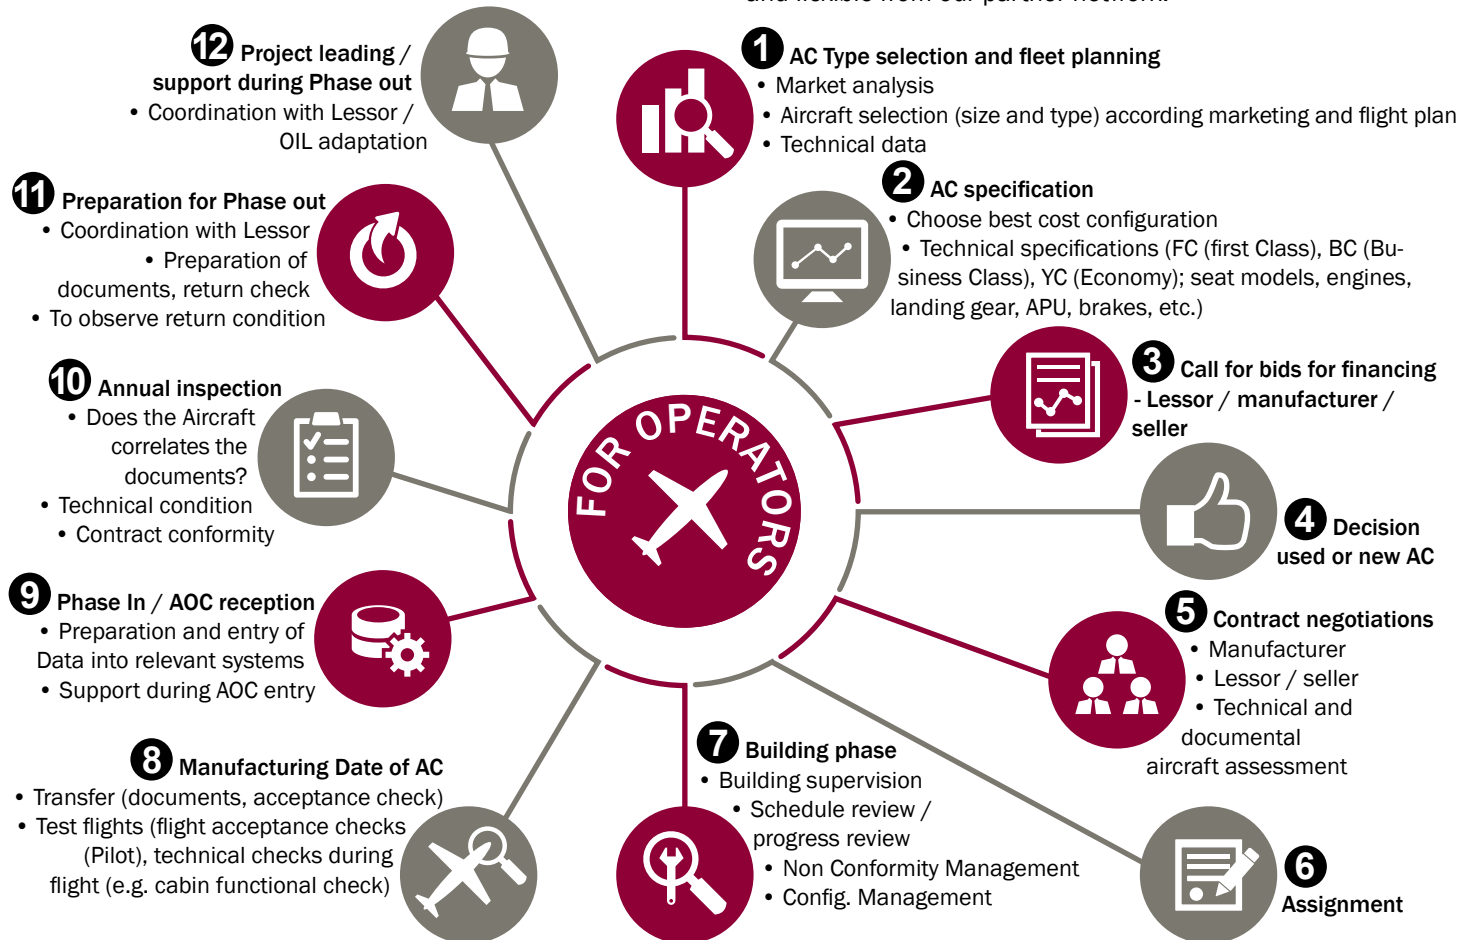

Full service for aircraft transitions, base maintenance events and for supervision during manufacturing process

Our team consists of highly qualified and long term experts in the area of aircraft transitions, base maintenance events and engineering topics.

We will do the work so your employees can concentrate on your core business.

We understand your challenges

With our experience we guarantee an easy, fast and cost-conscious handling of your projects.

Fast, flexible and independent on site support

Benefit from reliable and defined contracts. Our team is taking care of the project. Necessary resources can be added quickly and flexible from our partner network.

On top services or extensions:

- Layover support during any kind of base maintenance event
- Repositioning
- Organization of storage and CAMO services
- Or just let us know what else you need

Benefit of our package offer:

- There is only one partner for everything
- You will minimize your administrative workload
- Easy budgeting because of a fixed price per defined package per aircraft
- You can focus on your core business
- No additional employees needed for work peaks due to phase in / out

Please contact us and get the support you need!

Tel. +49 (0)4183 7735138 • Management@QRelation.com

QRelation Management Team GmbH
Seevekamp 100 • 21266 Jesteburg

Partner for Aero
Asset Management
QRelation.com